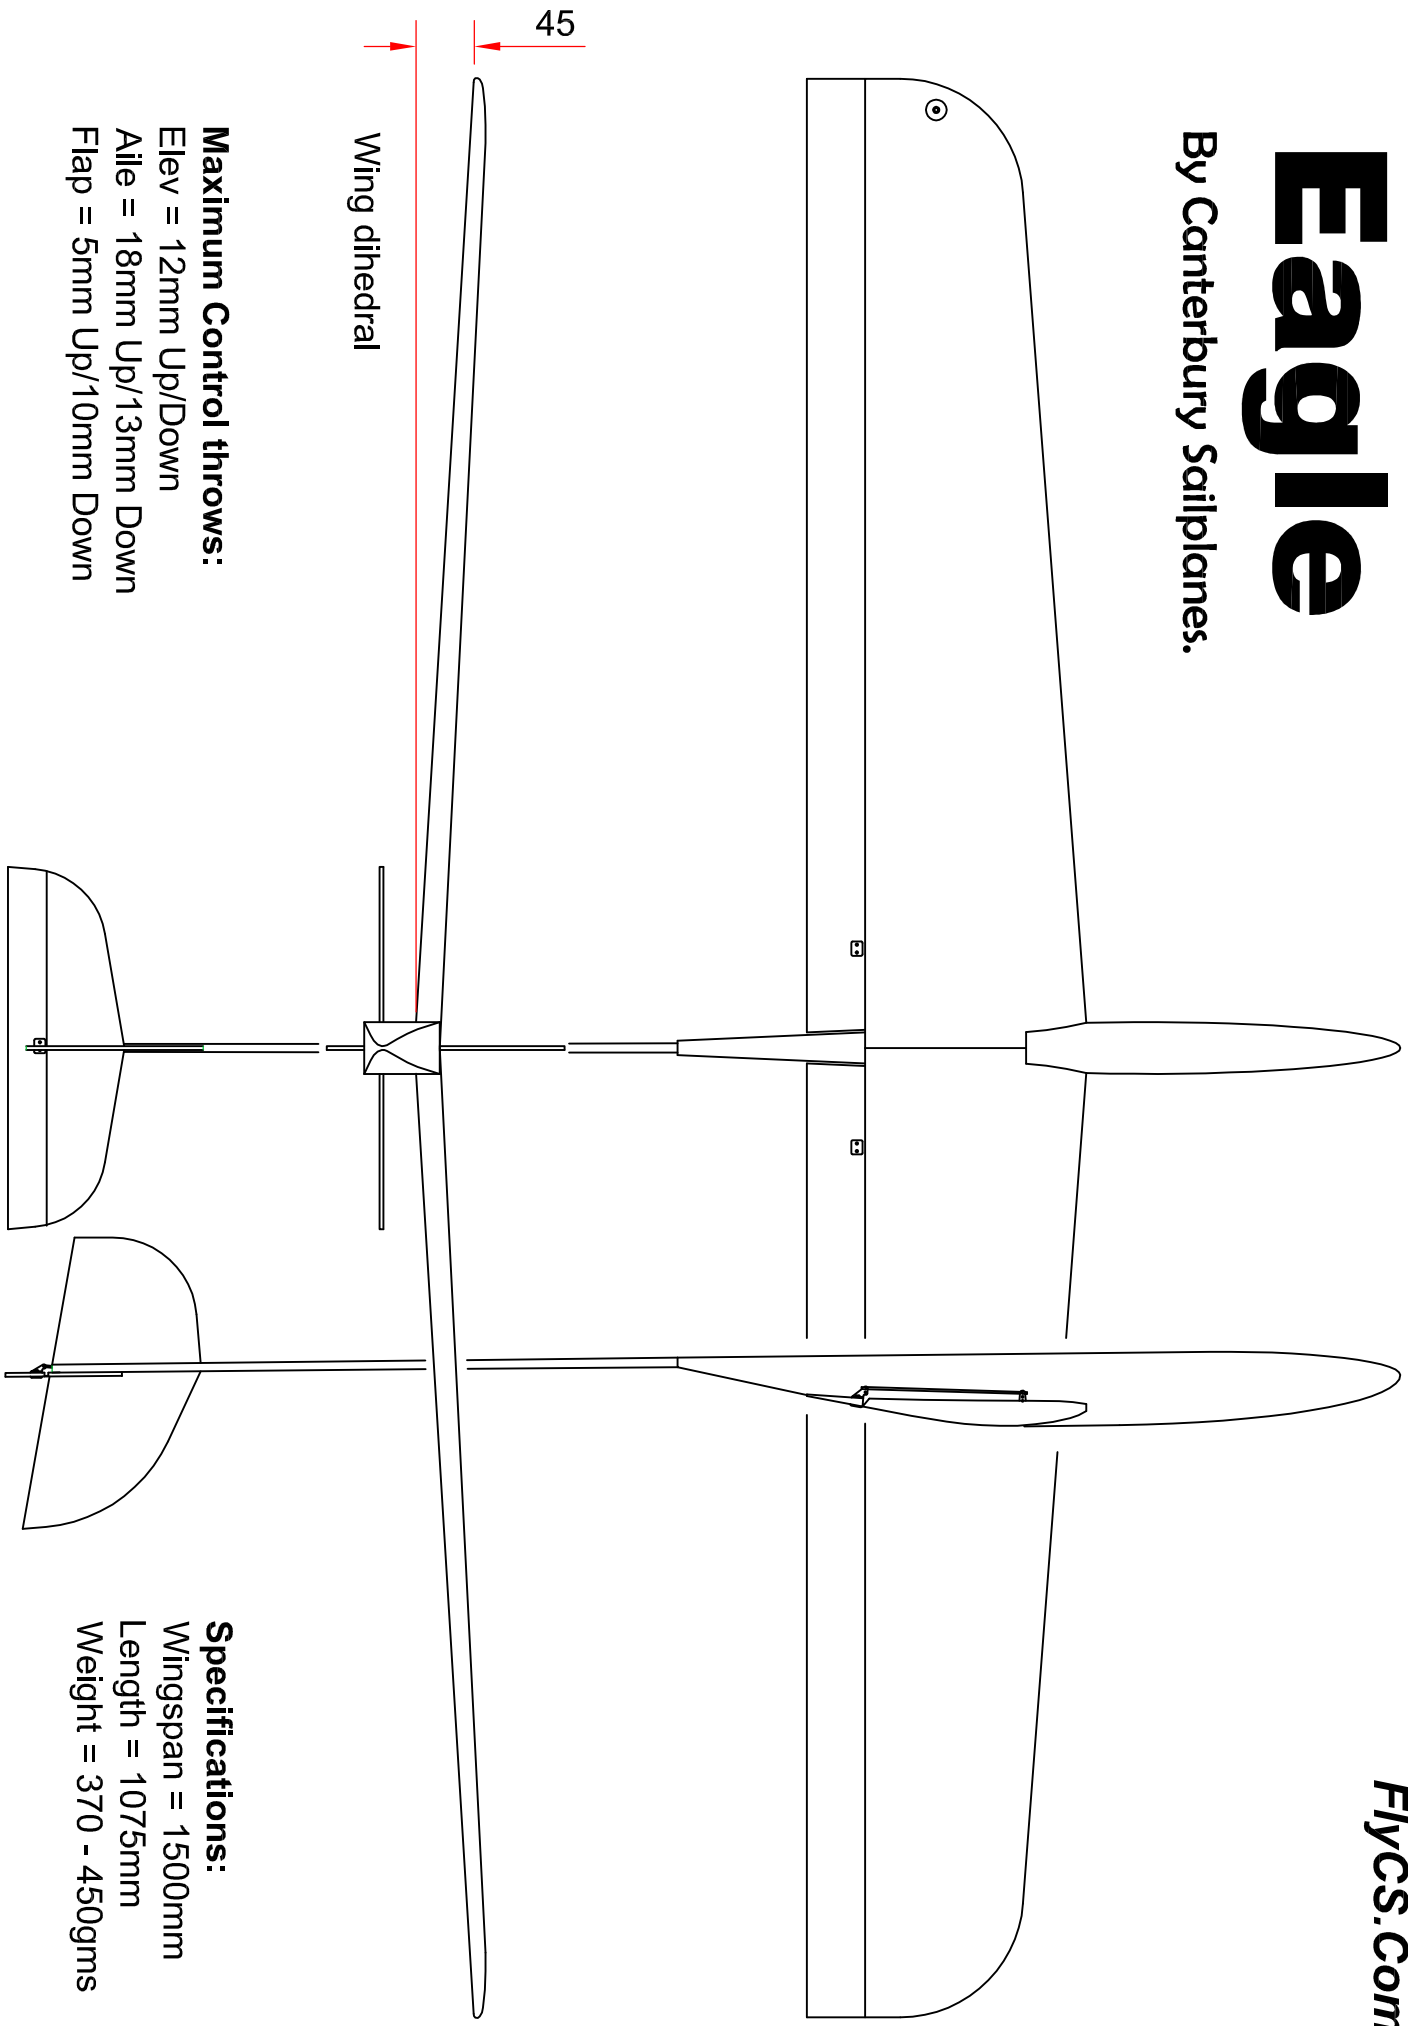

Eagle

By Canterbury Sailplanes.

FLYCS.COM.NZ

Maximum Control throws:

Elev = 12mm Up/Down

Aile = 18mm Up/13mm Down

Flap = 5mm Up/10mm Down

Specifications:

Wingspan = 1500mm

Length = 1075mm

Weight = 370 - 450gms